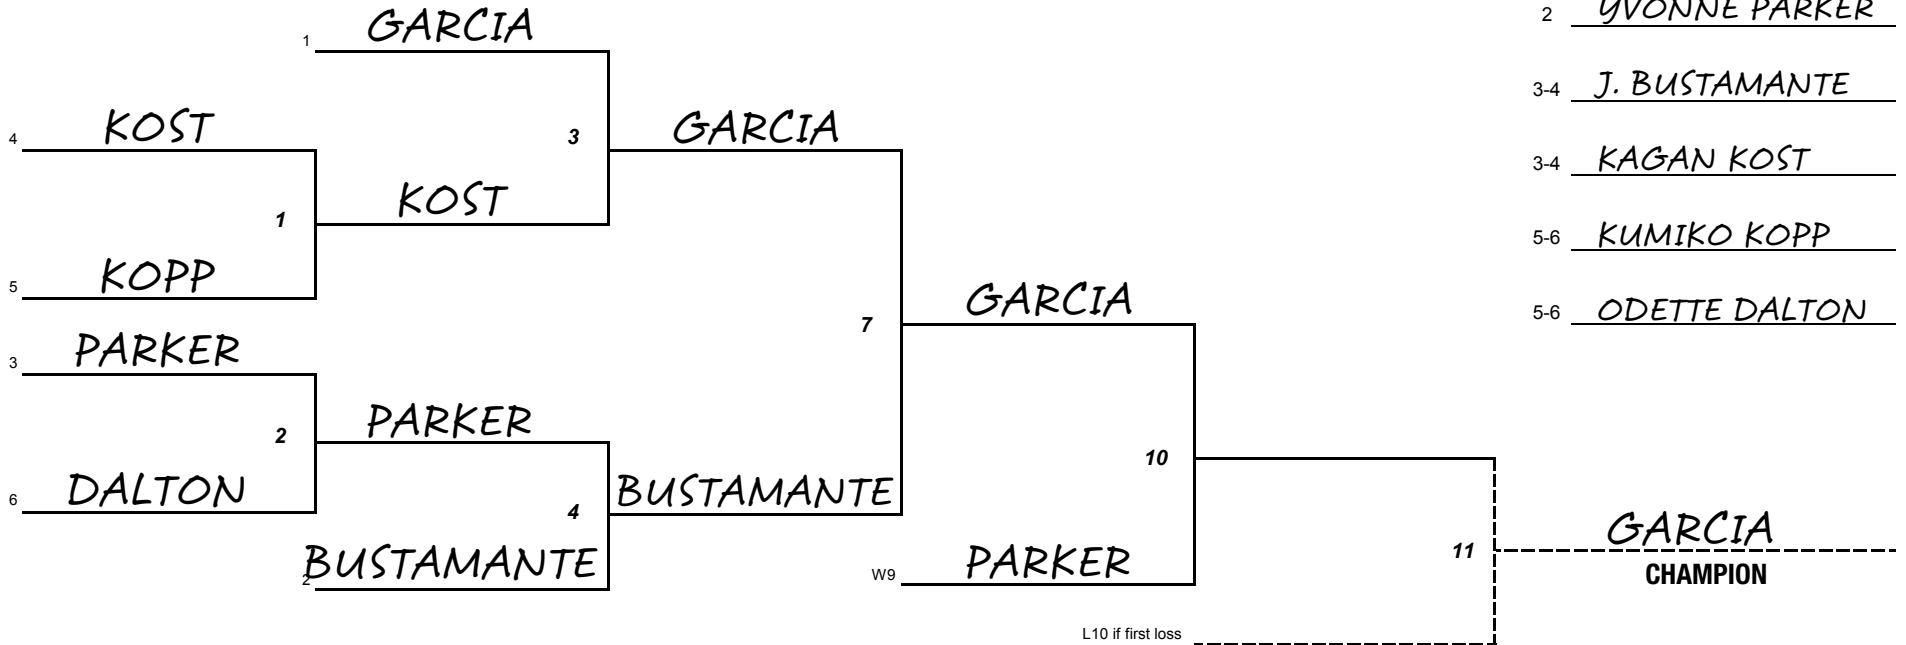

SENIOR QUEENS DIVISION

Winner's Bracket

Final Standings

- 1 LAURA HARDEMAN
- 2 PAM PANCOAST
- 3-4 PAULA VIDAD
- 3-4 THERESA PRUTCH
- 5-6 JANIELLE SAKATA
- 5-6 POLLY HALE

Loser's Bracket

PRINCESS DIVISION

Winner's Bracket

Final Standings

- 1 JESSICA GARCIA
- 2 YVONNE PARKER
- 3-4 J. BUSTAMANTE
- 3-4 KAGAN KOST
- 5-6 KUMIKO KOPP
- 5-6 ODETTE DALTON

Loser's Bracket

QUEENS DIVISION

Winner's Bracket

Final Standings

- 1 VIRGINIA YOUNG
- 2 VALERIE RIGGINS
- 3-4 BRIANNA LEFORBES
- 3-4 JASMINE COLEMAN
- 5-6 STACY WATSON
- 5-6 STEPHANI COOKSEY

Loser's Bracket