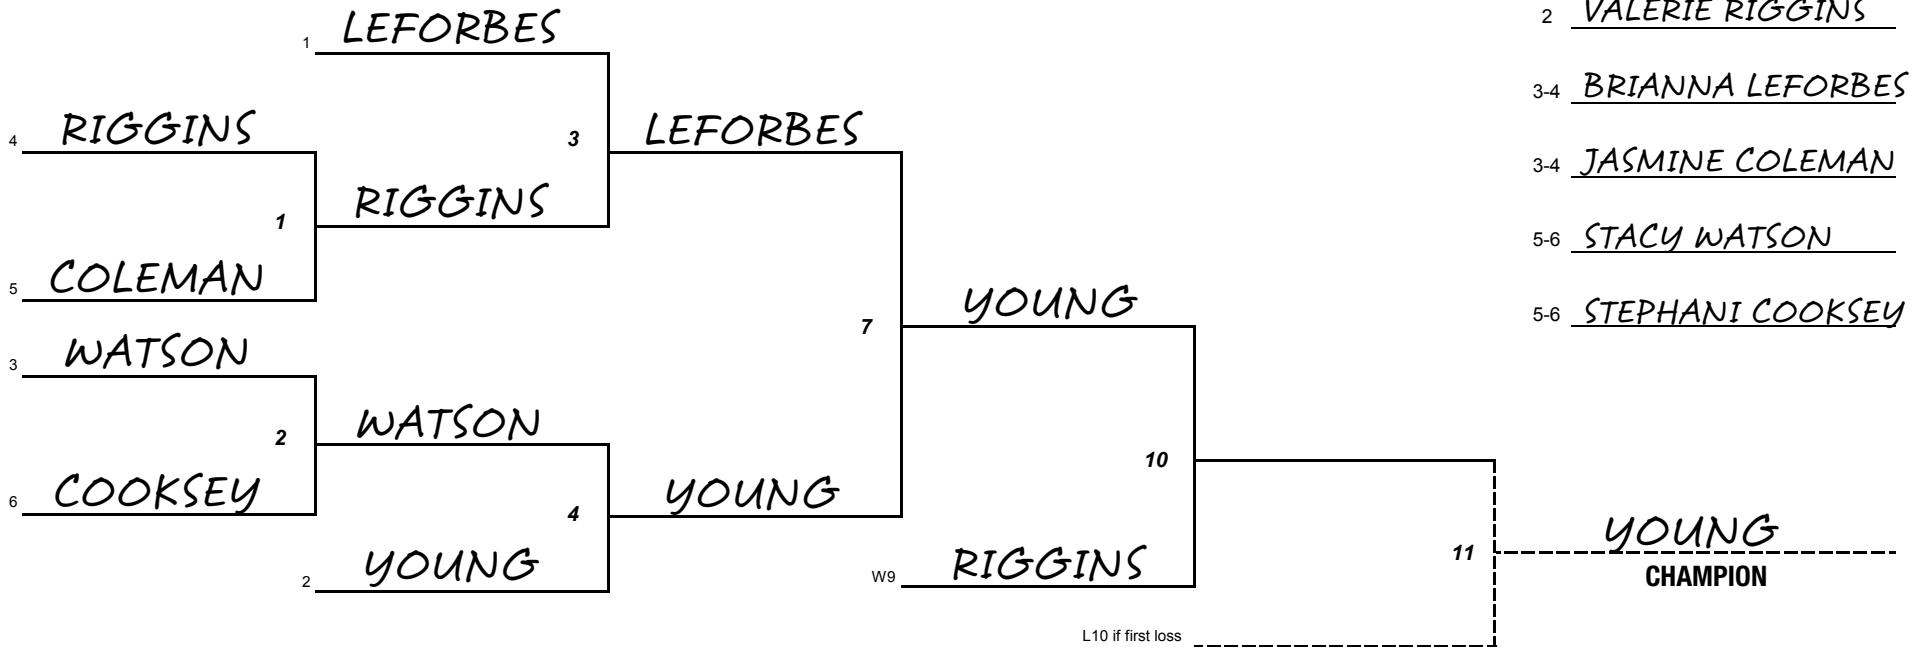

Final Standings

- 1 JESSICA GARCIA
- 2 YVONNE PARKER
- 3-4 J. BUSTAMANTE
- 3-4 KAGAN KOST
- 5-6 KUMIKO KOPP
- 5-6 ODETTE DALTON

Loser's Bracket

QUEENS DIVISION

Winner's Bracket

Final Standings

- 1 VIRGINIA YOUNG
- 2 VALERIE RIGGINS
- 3-4 BRIANNA LEFORBES
- 3-4 JASMINE COLEMAN
- 5-6 STACY WATSON
- 5-6 STEPHANI COOKSEY

Loser's Bracket