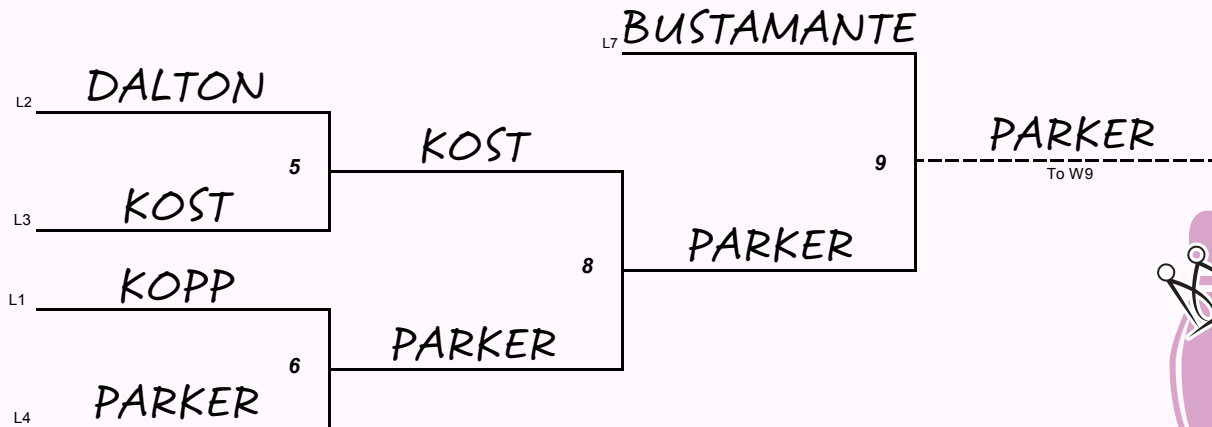

SENIOR QUEENS DIVISION

Winner's Bracket

Final Standings

- 1 LAURA HARDEMAN
- 2 PAM PANCOAST
- 3-4 PAULA VIDAD
- 3-4 THERESA PRUTCH
- 5-6 JANIELLE SAKATA
- 5-6 POLLY HALE

Loser's Bracket

PRINCESS DIVISION

Winner's Bracket

Final Standings

- 1 JESSICA GARCIA
- 2 YVONNE PARKER
- 3-4 J. BUSTAMANTE
- 3-4 KAGAN KOST
- 5-6 KUMIKO KOPP
- 5-6 ODETTE DALTON

Loser's Bracket

QUEENS DIVISION

Winner's Bracket

Final Standings

- 1 VIRGINIA YOUNG
- 2 VALERIE RIGGINS
- 3-4 BRIANNA LEFORBES
- 3-4 JASMINE COLEMAN
- 5-6 STACY WATSON
- 5-6 STEPHANI COOKSEY

Loser's Bracket