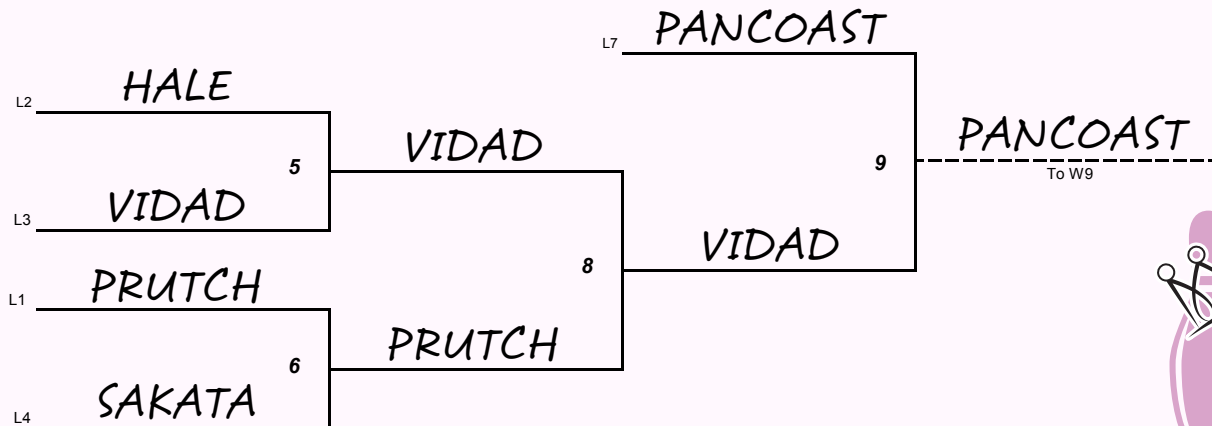

SENIOR QUEENS DIVISION

Winner's Bracket

Final Standings

- 1 LAURA HARDEMAN
- 2 PAM PANCOAST
- 3-4 PAULA VIDAD
- 3-4 THERESA PRUTCH
- 5-6 JANIELLE SAKATA
- 5-6 POLLY HALE

Loser's Bracket

PRINCESS DIVISION

Winner's Bracket

Final Standings

- 1 JESSICA GARCIA
- 2 YVONNE PARKER
- 3-4 J. BUSTAMANTE
- 3-4 KAGAN KOST
- 5-6 KUMIKO KOPP
- 5-6 ODETTE DALTON

Loser's Bracket

QUEENS DIVISION

Winner's Bracket

Final Standings

- 1 VIRGINIA YOUNG
- 2 VALERIE RIGGINS
- 3-4 BRIANNA LEFORBES
- 3-4 JASMINE COLEMAN
- 5-6 STACY WATSON
- 5-6 STEPHANI COOKSEY

Loser's Bracket