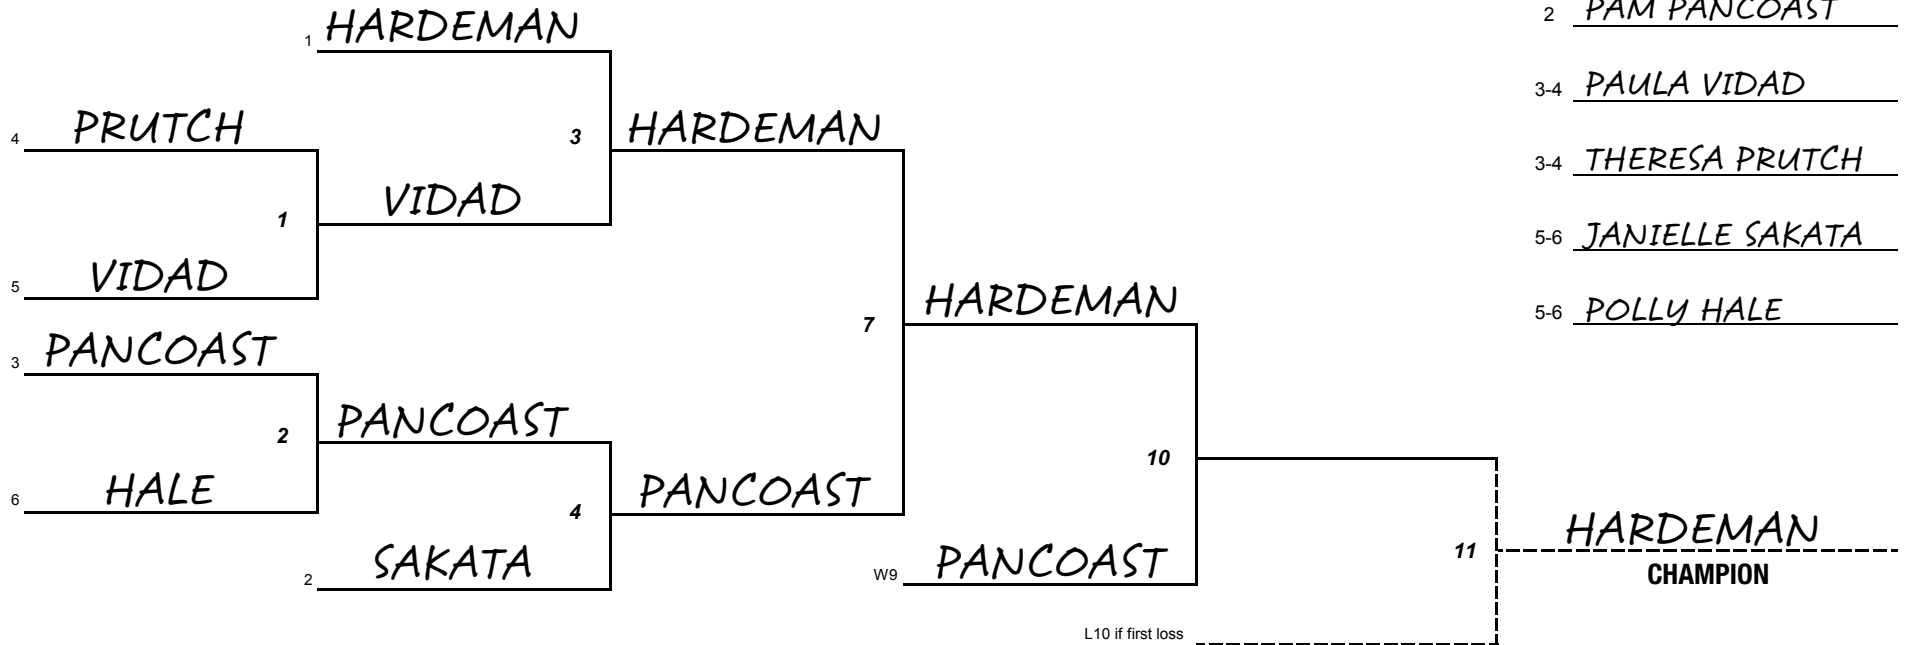

SENIOR QUEENS DIVISION

Winner's Bracket

Final Standings

- 1 LAURA HARDEMAN
- 2 PAM PANCOAST
- 3-4 PAULA VIDAD
- 3-4 THERESA PRUTCH
- 5-6 JANIELLE SAKATA
- 5-6 POLLY HALE

Loser's Bracket

PRINCESS DIVISION

Winner's Bracket

Final Standings

- 1 JESSICA GARCIA
- 2 YVONNE PARKER
- 3-4 J. BUSTAMANTE
- 3-4 KAGAN KOST
- 5-6 KUMIKO KOPP
- 5-6 ODETTE DALTON

Loser's Bracket

QUEENS DIVISION

Winner's Bracket

Final Standings

- 1 VIRGINIA YOUNG
- 2 VALERIE RIGGINS
- 3-4 BRIANNA LEFORBES
- 3-4 JASMINE COLEMAN
- 5-6 STACY WATSON
- 5-6 STEPHANI COOKSEY

Loser's Bracket